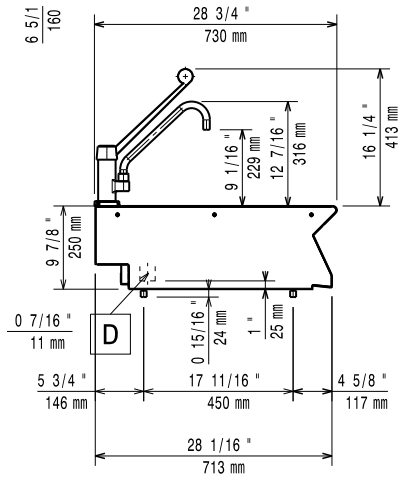

AISI 304 well, 1mm-thick and 150mm deep with GN 1/1 dimensions. Features tap with hot and cold water knobs and right-angled side edges to allow flush fitting joints between units, eliminating gaps and possible dirt traps.

Construction

- Unit is 730mm deep to give a larger working surface area
- AISI 304 stainless steel worktop, 1,5mm thick.
- AISI 304 well, 1mm-thick.
- Model has right-angled side edges to allow flush fitting joints between units, eliminating gaps and possible dirt traps.
- All exterior panels in Stainless Steel with Scotch Brite finishing.

APPROVAL: _____

Experience the Excellence
www.electroluxprofessional.com

Front

Side

- CWI1 = Cold Water inlet 1 (cleaning)
 D = Drain
 HWI = Hot water inlet

Top

Water:

Water cold/hot pipe size
 371214 (E7SUNDQ000) 1/2"

Key Information:

External dimensions, Width: 400 mm
 External dimensions, Depth: 730 mm
 External dimensions, Height: 250 mm
 Net weight: 10 kg