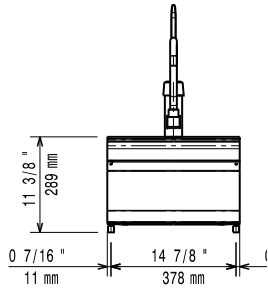

Construction

- Unit is 730mm deep to give a larger working surface area
- AISI 304 stainless steel worktop, 1,5mm thick.
- AISI 304 well, 1mm-thick.
- Model has right-angled side edges to allow flush fitting joints between units, eliminating gaps and possible dirt traps.
- All exterior panels in Stainless Steel with Scotch Brite finishing.

Optional Accessories

- Junction sealing kit PNC 206086
- Support for bridge type installation, 800mm PNC 206137
- Support for bridge type installation, 1000mm PNC 206138
- Support for bridge type installation, 1200mm PNC 206139
- Support for bridge type installation, 1400mm PNC 206140
- Support for bridge type installation, 1600mm PNC 206141
- Support for bridge type installation, 400mm PNC 206154
- Chimney upstand, 400mm PNC 206303
- Right and left side handrails PNC 206307
- Back handrail 800 mm PNC 206308
- Chimney grid net, 590mm (700XP/900) PNC 206403
- Frontal handrail, 400mm PNC 216046
- Frontal handrail, 800mm PNC 216047
- Frontal handrail, 1200mm PNC 216049
- Frontal handrail, 1600mm PNC 216050
- Large handrail - portioning shelf, 400mm PNC 216185
- Large handrail - portioning shelf, 800mm PNC 216186
- 2 side covering panels for top appliances PNC 216277

APPROVAL: _____

Experience the Excellence
www.electroluxprofessional.com

Front

Side

- CWI1 = Cold Water inlet 1 (cleaning)
 D = Drain
 HWI = Hot water inlet

Top

Water:

Water cold/hot pipe size
 371214 (E7SUNDQ000) 1/2"

Key Information:

External dimensions, Width: 400 mm
 External dimensions, Depth: 730 mm
 External dimensions, Height: 250 mm
 Net weight: 10 kg